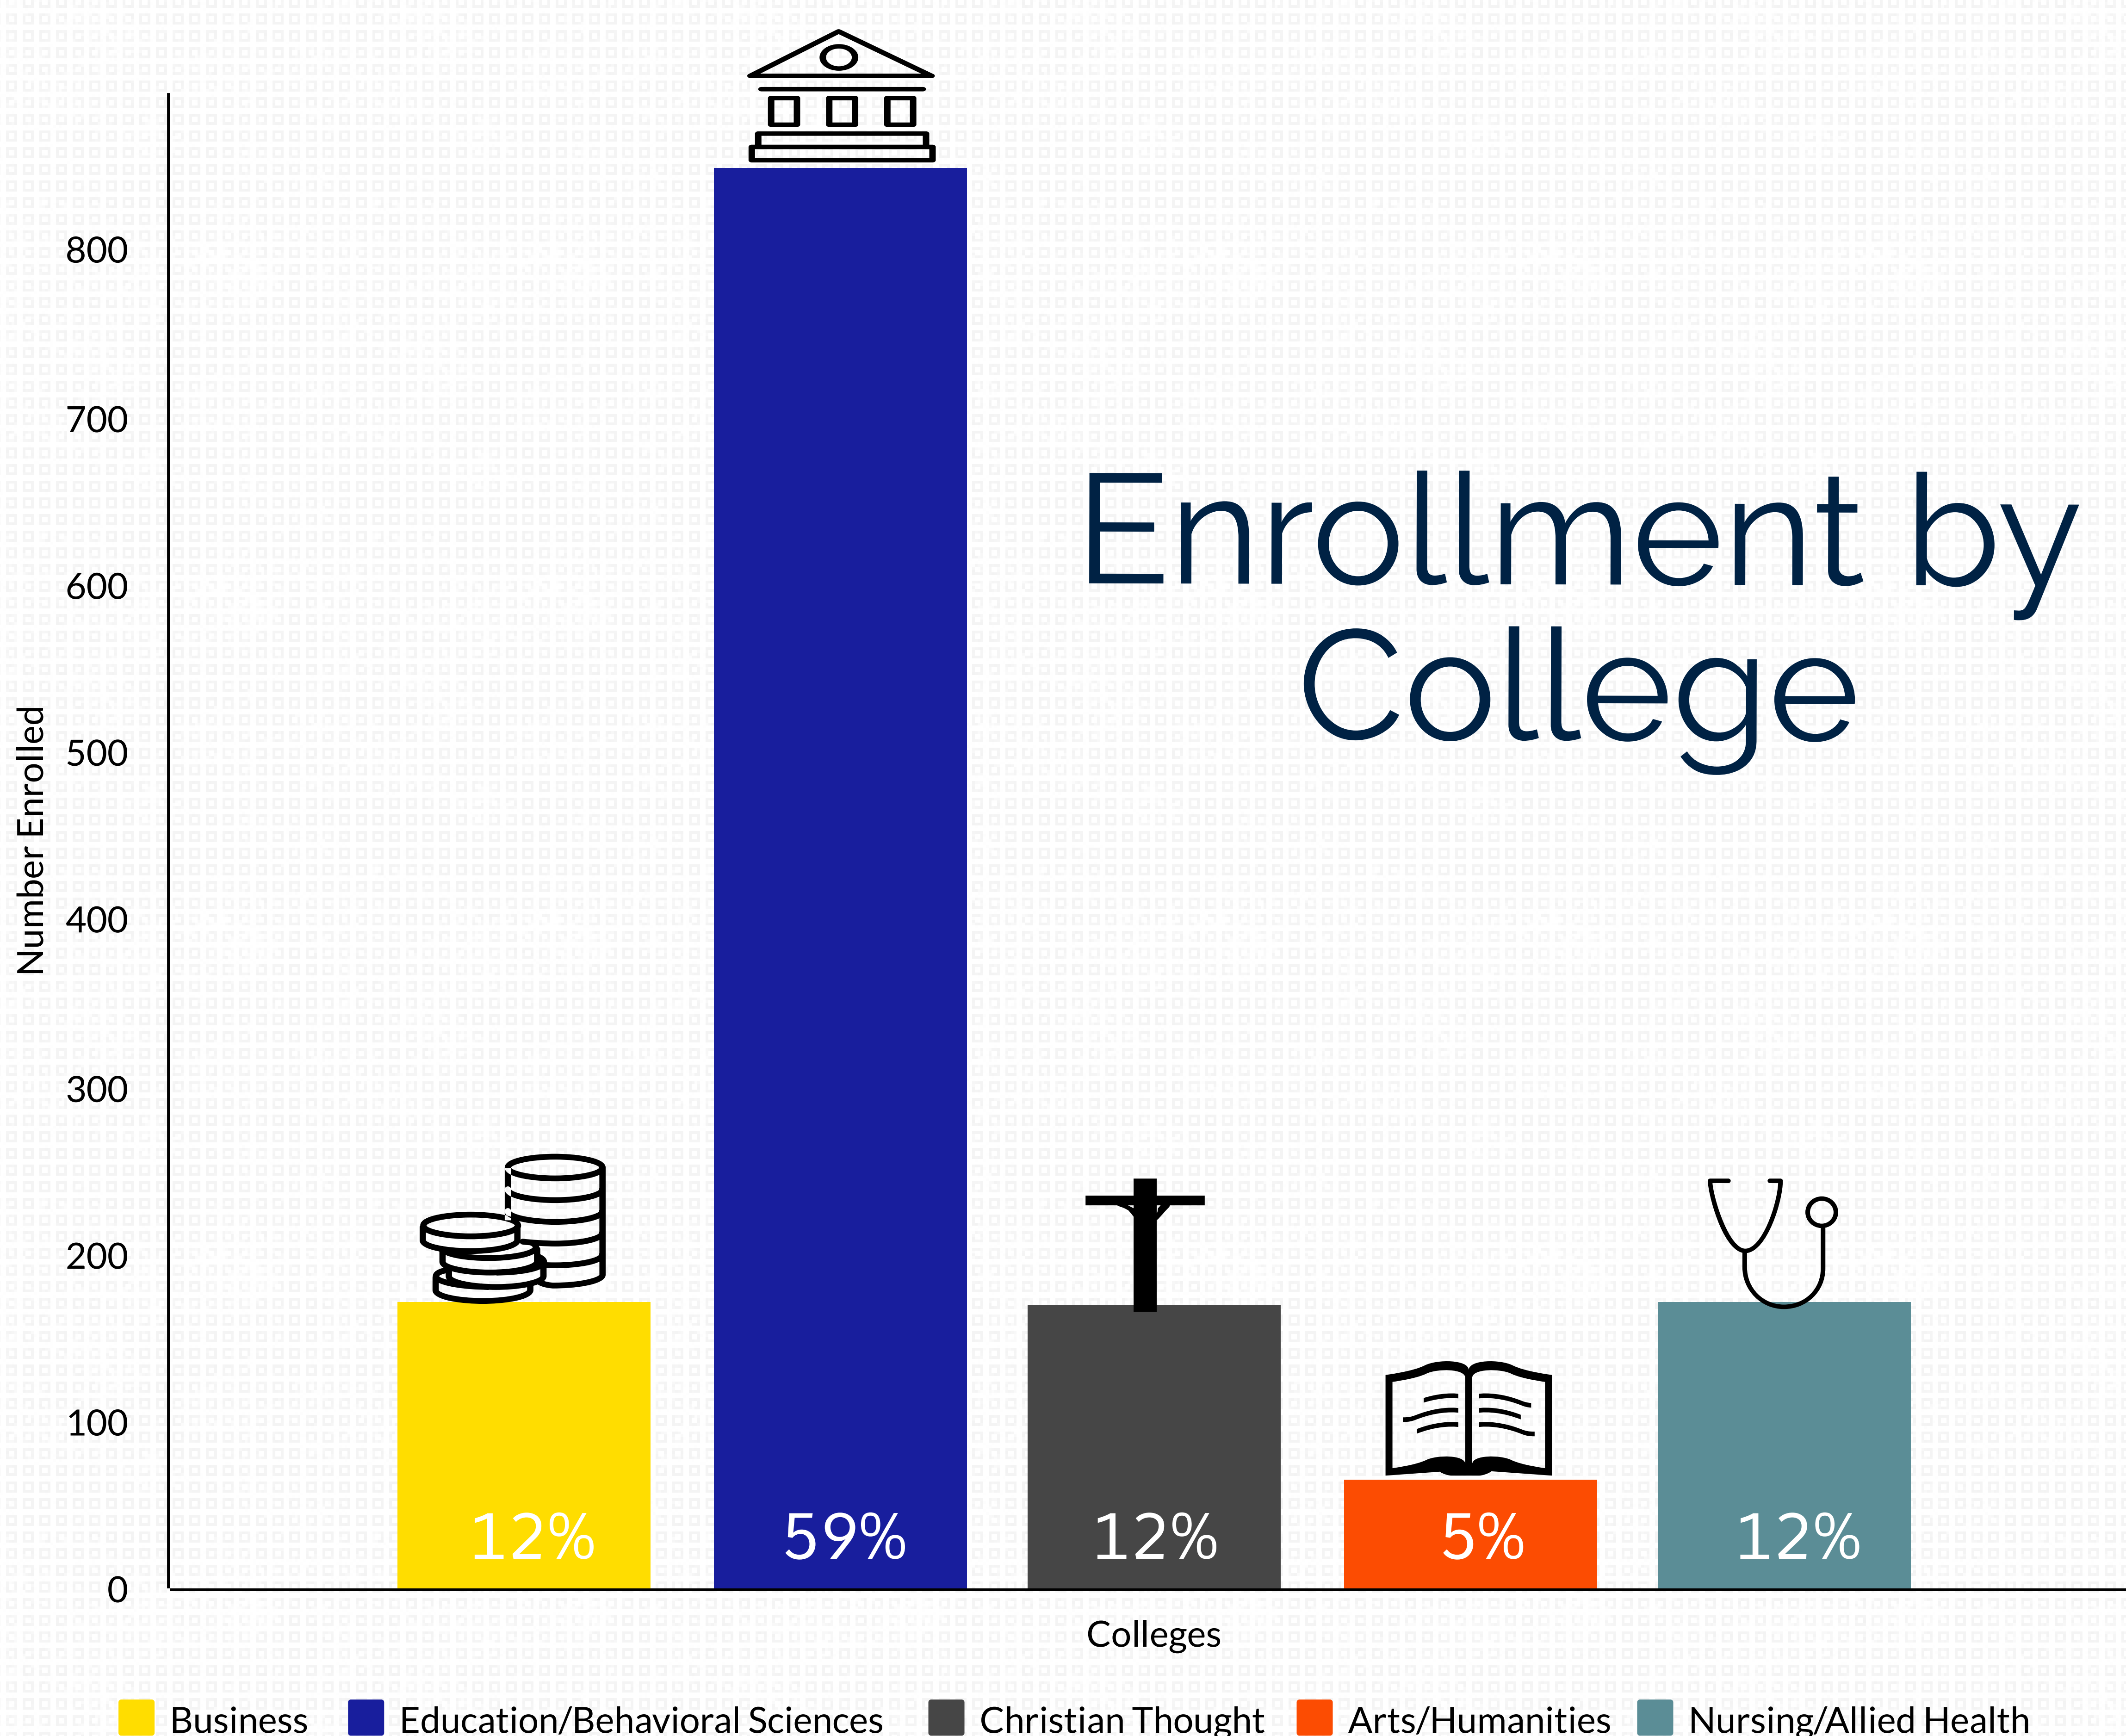

Graduate Enrollment

Who our 1,434 students are...

Ethnicity/Race

- African American/Black (37.66%)
- American Indian/Alaskan Native (0.21%)
- Asian (2.86%)
- Hispanic (20.57%)
- Native Hawaiian/Pacific Islander (0.07%)
- White (27.27%)
- Two or more races (2.09%)
- Unknown (3.28%)
- Non-Resident Alien (6%)

76%
Female

13%
Full-Time

49%
Over 35
Years Old

57%
100% Online

Office of Institutional Research & Effectiveness

For more information, please visit HBU.edu/IRE

For more infographics, please visit HBU.edu/IRE-IG