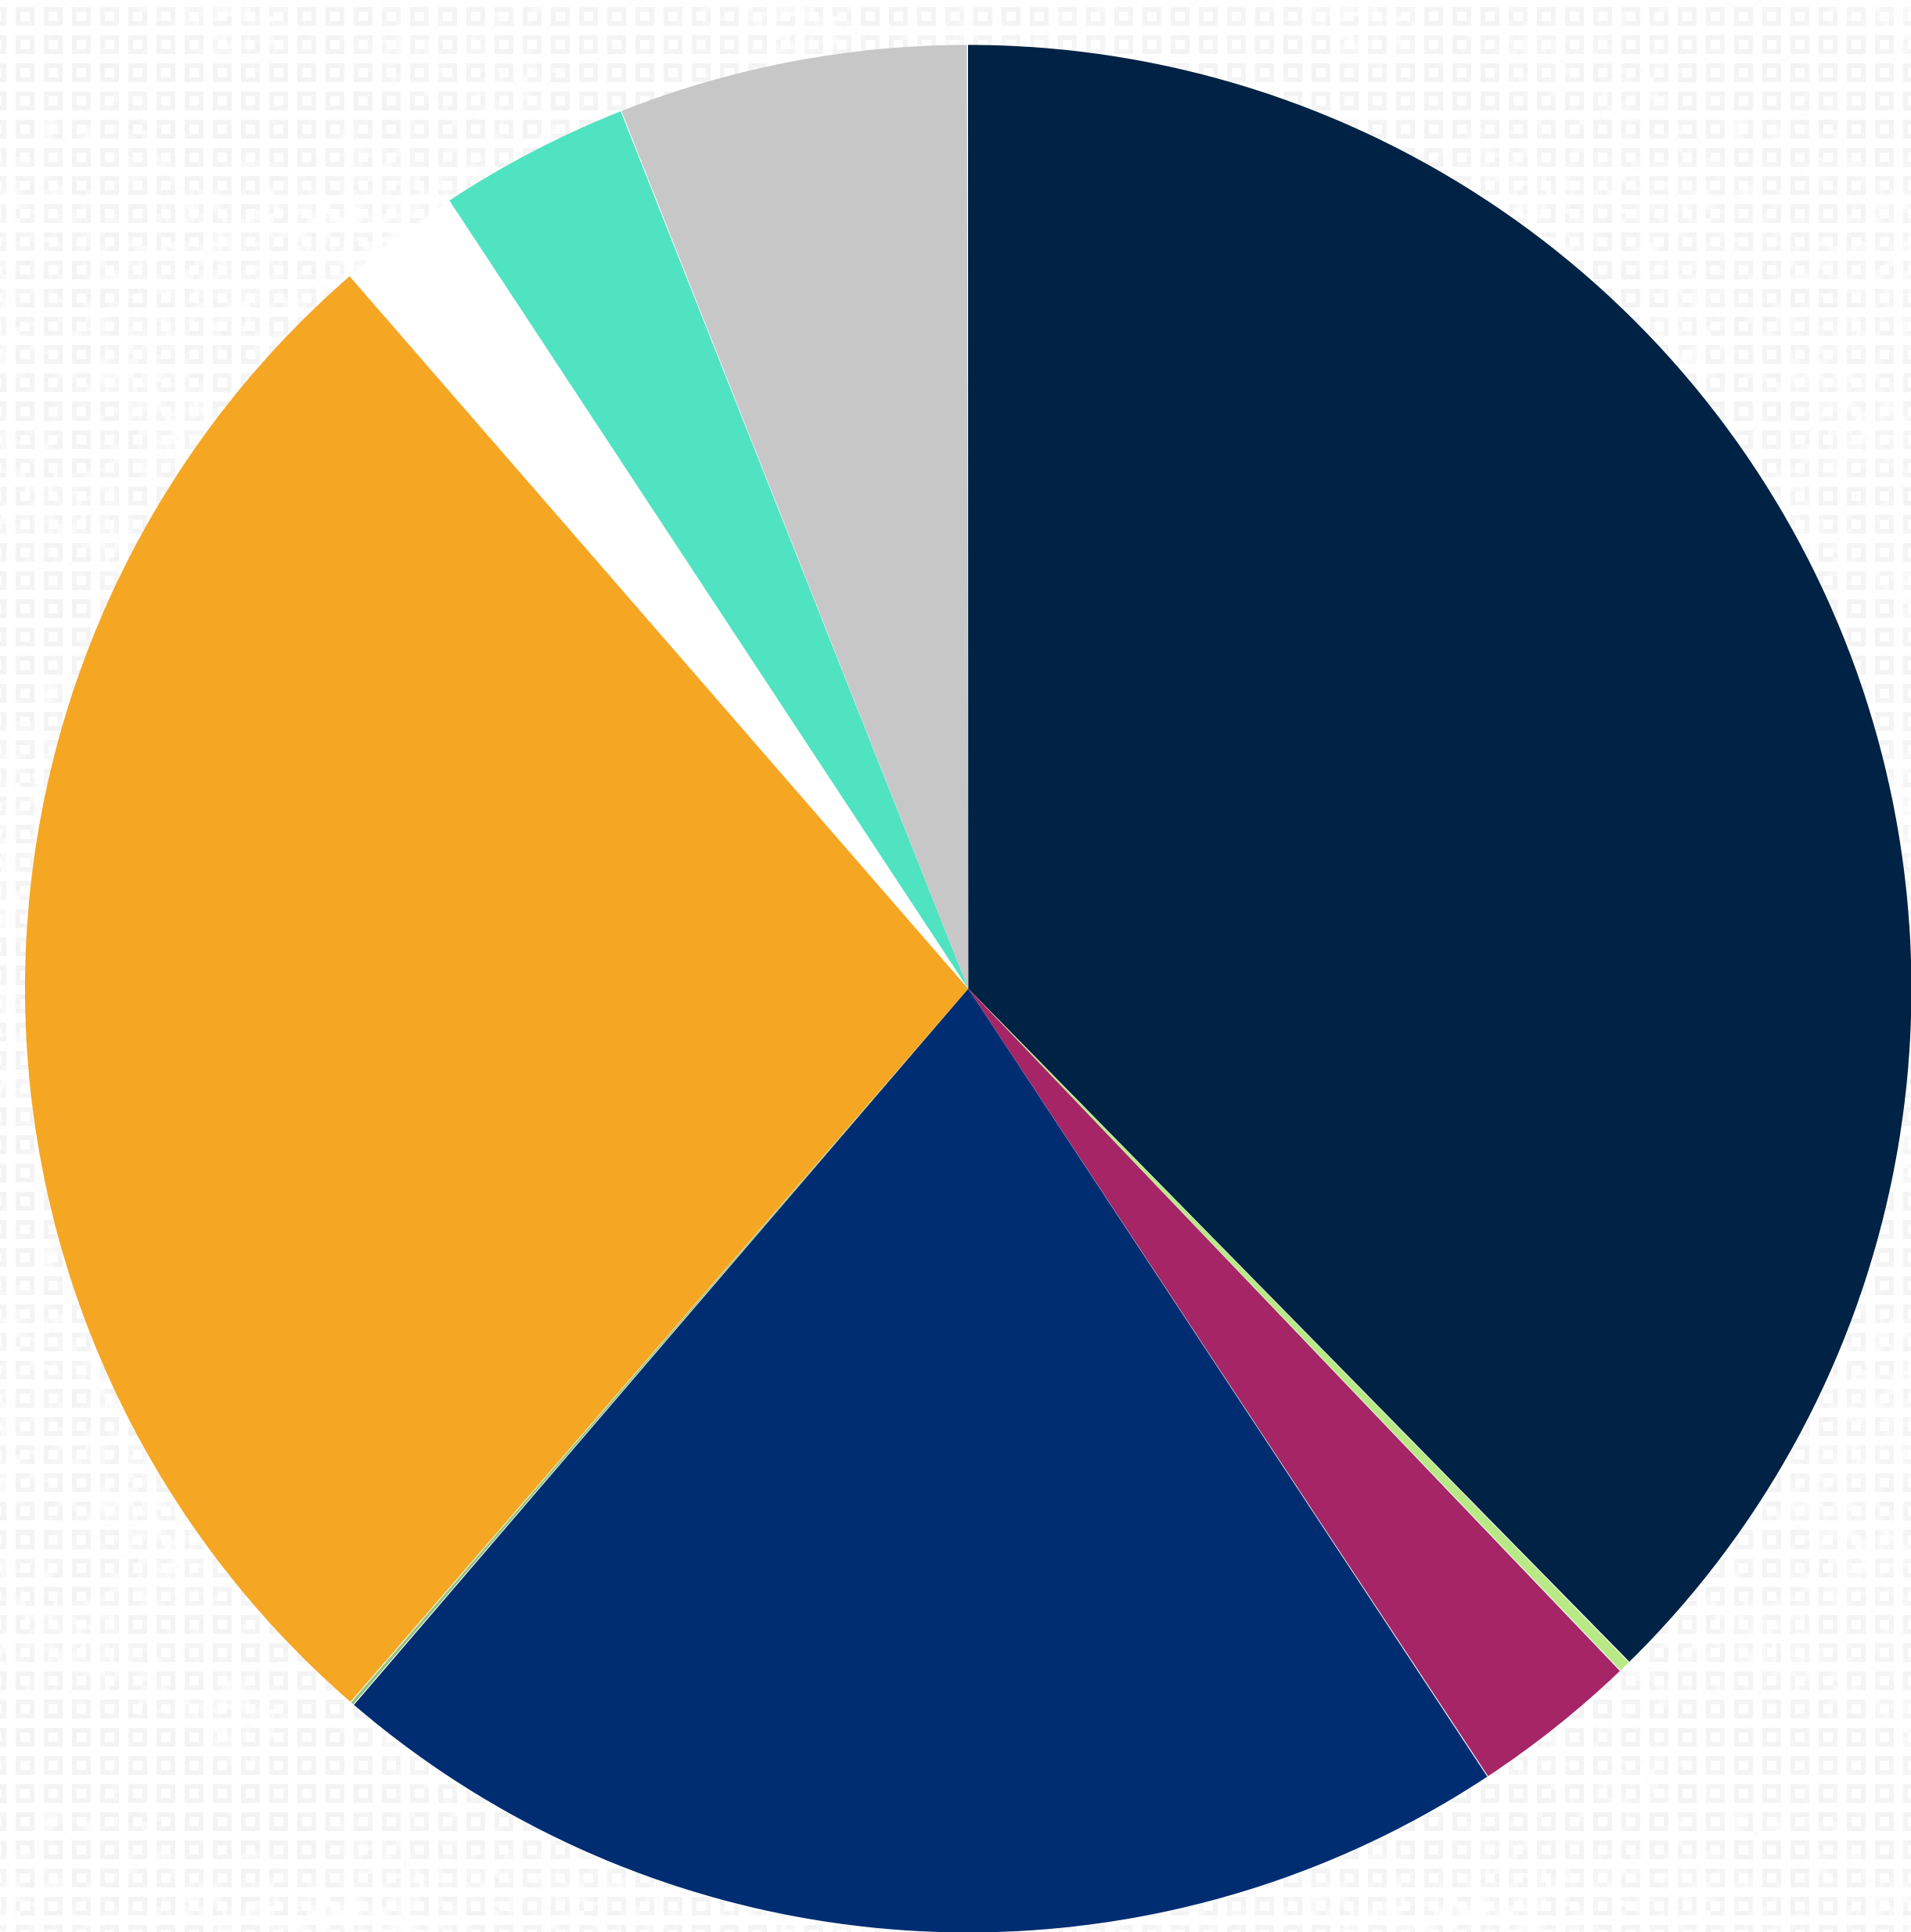

Graduate Enrollment

Who our 1,434 students are...

Ethnicity/Race

- African American/Black (37.66%)
- American Indian/Alaskan Native (0.21%)
- Asian (2.86%)
- Hispanic (20.57%)
- Native Hawaiian/Pacific Islander (0.07%)
- White (27.27%)
- Two or more races (2.09%)
- Unknown (3.28%)
- Non-Resident Alien (6%)

76%
Female

13%
Full-Time

49%
Over 35
Years Old

57%
100% Online

Office of Institutional Research & Effectiveness

For more information, please visit HBU.edu/IRE

For more infographics, please visit HBU.edu/IRE-IG